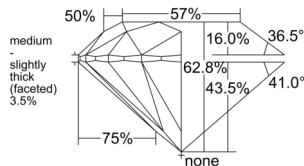

GIA®

FACSIMILE

GIA REPORT

7543103996

Verify this report at GIA.edu

GIA NATURAL DIAMOND DOSSIER®

November 26, 2025
GIA Report Number 7543103996
Shape and Cutting Style ..... Round Brilliant
Measurements ..... 5.34 - 5.37 x 3.37 mm

GRADING RESULTS

Carat Weight ..... 0.60 carat
Color Grade I
Clarity Grade VS2
Cut Grade ..... Excellent

ADDITIONAL GRADING INFORMATION

Polish ..... Excellent
Symmetry ..... Excellent
Fluorescence ..... Faint
Clarity Characteristics ..... Crystal, Cloud, Needle
Inscription(s): GIA 7543103996

PROPORTIONS

Profile to actual proportions

GRADING SCALES

GIA COLOR SCALE

COLORLESS	D
	E
	F
	G
	H
	I
	J
NEAR COLORLESS	K
	L
FAIN	M
	N
	O
	P
VERY LIGHT	Q
	R
	S
	T
	U
	V
	W
	X
	Y
LIGHT	Z

GIA CLARITY SCALE

FLAWLESS	VERY VERY SLIGHTLY INCLUDED	VS₁	VS₂	VS₁	VS₂	SI₁	SI₂	I₁	I₂	I₃					
											FLAWLESS	INTERNALLY FLAWLESS	VERY SLIGHTLY INCLUDED	SLIGHTLY INCLUDED	INCLUDED

GIA CUT SCALE

EXCELLENT
VERY GOOD
GOOD
FAIR
POOR