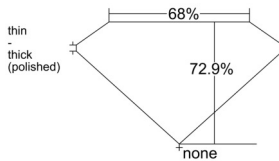

GIA®

FACSIMILE

GIA REPORT 7543129337

Verify this report at GIA.edu

GIA NATURAL DIAMOND DOSSIER®

December 01, 2025
GIA Report Number 7543129337
Shape and Cutting Style ..... Square Modified Brilliant
Measurements ..... 4.52 x 4.50 x 3.28 mm

GRADING RESULTS

Carat Weight ..... 0.56 carat
Color Grade ..... F
Clarity Grade SI2

ADDITIONAL GRADING INFORMATION

Polish ..... Excellent
Symmetry ..... Good
Fluorescence ..... None
Clarity Characteristics ..... Crystal
Inscription(s): GIA 7543129337

PROPORTIONS

Profile not to actual proportions

GRADING SCALES

GIA COLOR SCALE		GIA CLARITY SCALE			
COLORLESS	D	VERY VERY SLIGHTLY INCLUDED	FLAWLESS		
	E		INTERNALLY FLAWLESS		
	F	VERY SLIGHTLY INCLUDED	VVS₁		
	G		VVS₂		
	H		VS₁		
	NEAR COLORLESS	I	SLIGHTLY INCLUDED	VS₂	
		J		SI₁	
		FAINT	K	INCLUDED	SI₂
			L		I₁
			M		I₂
VERT LIGHT	N	LIGHT	I₃		
	O				
	P				
	Q				
	R