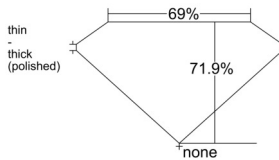

GIA®

FACSIMILE

GIA REPORT

7543132166

Verify this report at GIA.edu

GIA NATURAL DIAMOND DOSSIER®

December 09, 2025
GIA Report Number 7543132166
Shape and Cutting Style ..... Square Modified Brilliant
Measurements ..... 4.28 x 4.15 x 2.98 mm

GRADING RESULTS

Carat Weight ..... 0.44 carat
Color Grade ..... F
Clarity Grade SI2

ADDITIONAL GRADING INFORMATION

Polish ..... Very Good
Symmetry ..... Good
Fluorescence ..... None
Clarity Characteristics ..... Feather, Cloud, Crystal
Inscription(s): GIA 7543132166

PROPORTIONS

Profile not to actual proportions

GRADING SCALES

GIA COLOR SCALE		GIA CLARITY SCALE			
COLORLESS	D	VERY VERY SLIGHTLY INCLUDED	FLAWLESS		
	E		INTERNALLY FLAWLESS		
	F	VERY SLIGHTLY INCLUDED	VVS₁		
	G		VVS₂		
	H		VS₁		
	NEAR COLORLESS	I	SLIGHTLY INCLUDED	VS₂	
		J		SI₁	
		FAINT	K	INCLUDED	SI₂
			L		I₁
			M		I₂
VERT LIGHT	N	LIGHT	I₃		
	O				
	P				
	Q				
	R