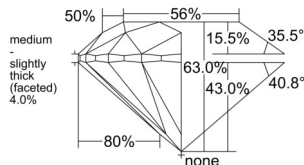

GIA®

FACSIMILE

GIA REPORT 7543169572

Verify this report at GIA.edu

GIA NATURAL DIAMOND DOSSIER®

December 08, 2025
GIA Report Number 7543169572
Shape and Cutting Style ..... Round Brilliant
Measurements ..... 5.59 - 5.67 x 3.54 mm

GRADING RESULTS

Carat Weight ..... 0.70 carat
Color Grade I
Clarity Grade VS1
Cut Grade ..... Excellent

ADDITIONAL GRADING INFORMATION

Polish ..... Very Good
Symmetry ..... Very Good
Fluorescence ..... None
Clarity Characteristics..... Crystal, Feather, Needle, Pinpoint
Inscription(s): GIA 7543169572

PROPORTIONS

GRADING SCALES

GIA COLOR SCALE

COLORLESS	D
	E
	F
	G
	H
	I
	J
NEAR COLORLESS	K
	L
FAIN	M
	N
	O
	P
VERY LIGHT	Q
	R
	S
	T
	U
	V
	W
	X
	Y
LIGHT	Z

GIA CLARITY SCALE

FLAWLESS	INTERNAL FLAWLESS	
		EXCELLENT
VERY VERY SLIGHTLY INCLUDED	VVS₁	
	VVS₂	
VERY SLIGHTLY INCLUDED	VS₁	
	VS₂	
SLIGHTLY INCLUDED	SI₁	
	SI₂	
INCLUDED	I₁	
	I₂	
	I₃	

GIA CUT SCALE

EXCELLENT
VERY GOOD
GOOD
FAIR
POOR