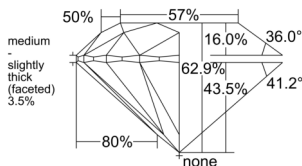

GIA®

FACSIMILE

GIA REPORT 7543170029

Verify this report at GIA.edu

GIA NATURAL DIAMOND DOSSIER®

December 05, 2025
GIA Report Number 7543170029
Shape and Cutting Style ..... Round Brilliant
Measurements ..... 6.23 - 6.27 x 3.93 mm

GRADING RESULTS

Carat Weight ..... 0.95 carat
Color Grade L
Clarity Grade VS1
Cut Grade ..... Excellent

ADDITIONAL GRADING INFORMATION

Polish ..... Excellent
Symmetry ..... Excellent
Fluorescence ..... Faint
Clarity Characteristics..... Cloud, Pinpoint, Needle
Inspection(s): GIA 7543170029

PROPORTIONS

GRADING SCALES

GIA COLOR SCALE

COLORESS	D
	E
	F
	G
	H
	I
	J
NEAR COLORESS	K
	L
FAIN	M
	N
	O
	P
VERY LIGHT	Q
	R
	S
	T
	U
	V
	W
	X
	Y
LIGHT	Z

GIA CLARITY SCALE

VERY VERY SLIGHTLY INCLUDED	FLAWLESS
	INTERNALLY FLAWLESS
VERY SLIGHTLY INCLUDED	VVS₁
	VVS₂
SLIGHTLY INCLUDED	VS₁
	VS₂
INCLUDED	SI₁
	SI₂
	I₁
	I₂
	I₃

GIA CUT SCALE

EXCELLENT
VERY GOOD
GOOD
FAIR
POOR