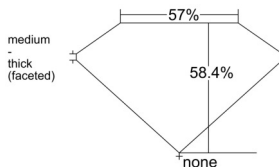

GIA®

FACSIMILE

GIA REPORT 7543182045

Verify this report at GIA.edu

GIA NATURAL DIAMOND DOSSIER®

December 06, 2025
GIA Report Number 7543182045
Shape and Cutting Style ..... Heart Brilliant
Measurements ..... 4.57 x 5.21 x 3.04 mm

GRADING RESULTS

Carat Weight ..... 0.43 carat
Color Grade ..... E
Clarity Grade VVS1

ADDITIONAL GRADING INFORMATION

Polish ..... Excellent
Symmetry ..... Excellent
Fluorescence ..... Medium Blue
Clarity Characteristics ..... Pinpoint, Feather
Inscription(s): GIA 7543182045

PROPORTIONS

Profile not to actual proportions

GRADING SCALES

GIA COLOR SCALE		GIA CLARITY SCALE			
COLORLESS	D	VERY VERY SLIGHTLY INCLUDED	FLAWLESS		
	E		INTERNALLY FLAWLESS		
	F	VERY SLIGHTLY INCLUDED	VVS₁		
	G		VVS₂		
	H		VS₁		
	NEAR COLORLESS	I	SLIGHTLY INCLUDED	VS₂	
		J		SI₁	
		FAINT	K	INCLUDED	SI₂
			L		I₁
			M		I₂
VERT LIGHT	N	LIGHT	I₃		
	O				
	P				
	Q				
	R				
	S				
	T