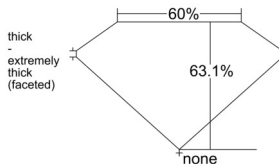

GIA®

FACSIMILE

GIA REPORT 7543182265

Verify this report at GIA.edu

GIA NATURAL DIAMOND DOSSIER®

December 06, 2025
GIA Report Number 7543182265
Shape and Cutting Style ..... Oval Brilliant
Measurements ..... 7.32 x 5.08 x 3.20 mm

GRADING RESULTS

Carat Weight ..... 0.80 carat
Color Grade ..... D
Clarity Grade VS1

ADDITIONAL GRADING INFORMATION

Polish ..... Excellent
Symmetry ..... Very Good
Fluorescence ..... None
Clarity Characteristics..... Crystal, Feather, Cloud, Pinpoint
Inscription(s): GIA 7543182265

PROPORTIONS

Profile not to actual proportions

GRADING SCALES

GIA COLOR SCALE		GIA CLARITY SCALE			
COLORLESS	D	VERY VERY SLIGHTLY INCLUDED	FLAWLESS		
	E		INTERNALLY FLAWLESS		
	F		VVS₁		
	G		VVS₂		
	NEAR COLORLESS		H	VERY SLIGHTLY INCLUDED	VS₁
			I		VS₂
	FAINT		J	SLIGHTLY INCLUDED	SI₁
			K		SI₂
			L		I₁
			M		I₂
VERT LIGHT		N	INCLUDED		I₃
		O			
	P				
LIGHT	Q				
	R				
	S				
	T				
	U				
	V				
	Z