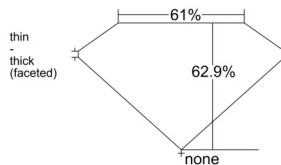

GIA®

FACSIMILE

GIA REPORT

7543197376

Verify this report at GIA.edu

GIA NATURAL DIAMOND DOSSIER®

December 09, 2025
GIA Report Number 7543197376
Shape and Cutting Style ..... Oval Brilliant
Measurements ..... 5.64 x 3.89 x 2.45 mm

GRADING RESULTS

Carat Weight ..... 0.33 carat
Color Grade ..... F
Clarity Grade VS1

ADDITIONAL GRADING INFORMATION

Polish ..... Excellent
Symmetry ..... Very Good
Fluorescence ..... Medium Blue
Clarity Characteristics ..... Crystal, Pinpoint
Inscription(s): GIA 7543197376

PROPORTIONS

Profile not to actual proportions

GRADING SCALES

GIA COLOR SCALE		GIA CLARITY SCALE			
COLORLESS	D	VERY VERY SLIGHTLY INCLUDED	FLAWLESS		
	E		INTERNALLY FLAWLESS		
	F	VERY SLIGHTLY INCLUDED	VVS₁		
	G		VVS₂		
	H		VS₁		
	NEAR COLORLESS	I	SLIGHTLY INCLUDED	VS₂	
		J		SI₁	
		FAINT	K	INCLUDED	SI₂
			L		I₁
			M		I₂
VERT LIGHT	N	LIGHT	I₃		
	O				
	P				
	Q				
	R				
	S				
	T				
LIGHT	U				
	V				
	W				
	X				
	Y				
	Z