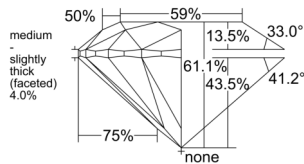

GIA®

FACSIMILE

GIA REPORT

7543208571

Verify this report at GIA.edu

GIA NATURAL DIAMOND DOSSIER®

December 10, 2025
GIA Report Number 7543208571
Shape and Cutting Style ..... Round Brilliant
Measurements ..... 4.92 - 4.95 x 3.02 mm

GRADING RESULTS

Carat Weight ..... 0.45 carat
Color Grade ..... F
Clarity Grade VS2
Cut Grade ..... Excellent

ADDITIONAL GRADING INFORMATION

Polish ..... Excellent
Symmetry ..... Excellent
Fluorescence ..... None
Clarity Characteristics..... Cloud, Crystal, Feather
Inscription(s): GIA 7543208571

PROPORTIONS

Profile to actual proportions

GRADING SCALES

GIA COLOR SCALE

COLORLESS	D
	E
	F
	G
	H
	I
	J
NEAR COLORLESS	K
	L
Faint	M
	N
	O
	P
	Q
Very Light	R
	S
	T
	U
	V
	W
	X
	Y
Light	Z

GIA CLARITY SCALE

FLAWLESS	VERY VERY SLIGHTLY INCLUDED	VS₁	VS₂	SI₁	SI₂	I₁	I₂	I₃	
									FLAWLESS
INTERNALLY FLAWLESS	VERY SLIGHTLY INCLUDED								

GIA CUT SCALE

EXCELLENT
VERY GOOD
GOOD
FAIR
POOR