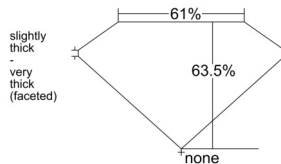

GIA®

FACSIMILE

GIA REPORT 7543238816

Verify this report at GIA.edu

GIA NATURAL DIAMOND DOSSIER®

December 16, 2025
GIA Report Number 7543238816
Shape and Cutting Style ..... Oval Brilliant
Measurements ..... 6.55 x 4.33 x 2.75 mm

GRADING RESULTS

Carat Weight ..... 0.51 carat
Color Grade ..... E
Clarity Grade VVS1

ADDITIONAL GRADING INFORMATION

Polish ..... Excellent
Symmetry ..... Very Good
Fluorescence ..... None
Clarity Characteristics ..... Pinpoint
Inscription(s): GIA 7543238816

PROPORTIONS

Profile not to actual proportions

GRADING SCALES

GIA COLOR SCALE		GIA CLARITY SCALE			
COLORLESS	D	VERY VERY SLIGHTLY INCLUDED	FLAWLESS		
	E		INTERNALLY FLAWLESS		
	F		VVS₁		
	NEAR COLORLESS	G	VERY SLIGHTLY INCLUDED	VVS₂	
		H		VS₁	
		FANT	I	SLIGHTLY INCLUDED	VS₂
			J		SI₁
	LIGHT	K	INCLUDED	SI₂	
		L		I₁	
		M		I₂	
N		NOT GRADED	I₃		
O					
P					
Q					
R					
S					
T					
U					
V					
W					
X					
Y					
Z