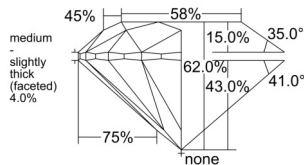

GIA®

FACSIMILE

GIA REPORT

7543246237

Verify this report at GIA.edu

GIA NATURAL DIAMOND DOSSIER®

December 17, 2025
GIA Report Number **7543246237**
Shape and Cutting Style ..... **Round Brilliant**
Measurements ..... **4.74 - 4.77 x 2.95 mm**

GRADING RESULTS

Carat Weight ..... **0.41 carat**
Color Grade ..... **G**
Clarity Grade **VVS2**
Cut Grade ..... **Excellent**

ADDITIONAL GRADING INFORMATION

Polish ..... **Excellent**
Symmetry ..... **Excellent**
Fluorescence ..... **None**
Clarity Characteristics ..... **Pinpoint, Cloud**
Inscription(s): **GIA 7543246237**

PROPORTIONS

Profile to actual proportions

GRADING SCALES

GIA COLOR SCALE

COLORESS	D
	E
	F
	G
	H
	I
	J
NEAR COLORESS	K
	L
FAIN	M
	N
	O
	P
VERY LIGHT	Q
	R
	S
	T
	U
	V
	W
	X
	Y
LIGHT	Z

GIA CLARITY SCALE

FLAWLESS	INTERNAL FLAWLESS	
		FLAWLESS
VERY VERY SLIGHTLY INCLUDED	VVS₁	
	VVS₂	
VERY SLIGHTLY INCLUDED	VS₁	
	VS₂	
SLIGHTLY INCLUDED	SI₁	
	SI₂	
INCLUDED	I₁	
	I₂	
	I₃	

GIA CUT SCALE

EXCELLENT
VERY GOOD
GOOD
FAIR
POOR