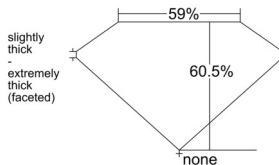

GIA®

FACSIMILE

GIA REPORT

7543266861

Verify this report at GIA.edu

GIA NATURAL DIAMOND DOSSIER®

December 18, 2025
GIA Report Number 7543266861
Shape and Cutting Style ..... Heart Brilliant
Measurements ..... 5.19 x 5.99 x 3.63 mm

GRADING RESULTS

Carat Weight ..... 0.70 carat
Color Grade ..... F
Clarity Grade VS2

ADDITIONAL GRADING INFORMATION

Polish ..... Excellent
Symmetry ..... Excellent
Fluorescence ..... None
Clarity Characteristics ..... Crystal, Cloud, Feather
Inscription(s): GIA 7543266861

PROPORTIONS

Profile not to actual proportions

GRADING SCALES

GIA COLOR SCALE		GIA CLARITY SCALE	
NEAR COLORLESS	D	VERY VERY SLIGHTLY INCLUDED	FLAWLESS
	E		INTERNALLY FLAWLESS
	F		VVS₁
	G		VVS₂
	H		VS₁
	I		VS₂
	J		SI₁
	K		SI₂
	L		I₁
	M		I₂
FAINT	N	SLIGHTLY INCLUDED	I₃
	O		
	P		
	Q		
VERY LIGHT	R		
	S		
	T		
	U		
LIGHT	V		
	W		
	X		
	Y		
Z