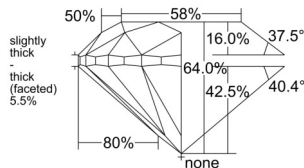

GIA®

FACSIMILE

GIA REPORT

7543284422

Verify this report at GIA.edu

GIA NATURAL DIAMOND DOSSIER®

December 23, 2025
GIA Report Number **7543284422**
Shape and Cutting Style ..... **Round Brilliant**
Measurements ..... **5.51 - 5.55 x 3.54 mm**

GRADING RESULTS

Carat Weight ..... **0.70 carat**
Color Grade ..... **F**
Clarity Grade **VVS1**
Cut Grade ..... **Very Good**

ADDITIONAL GRADING INFORMATION

Polish ..... **Excellent**
Symmetry ..... **Very Good**
Fluorescence ..... **Faint**
Clarity Characteristics ..... **Pinpoint, Feather**
Inscription(s): **GIA 7543284422**

PROPORTIONS

Profile to actual proportions