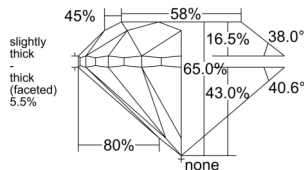

GIA®

FACSIMILE

GIA REPORT

7543366434

Verify this report at GIA.edu

GIA NATURAL DIAMOND DOSSIER®

January 01, 2026
GIA Report Number 7543366434
Shape and Cutting Style ..... Round Brilliant
Measurements ..... 5.92 - 6.01 x 3.88 mm

GRADING RESULTS

Carat Weight ..... 0.90 carat
Color Grade ..... G
Clarity Grade VS1
Cut Grade ..... Very Good

ADDITIONAL GRADING INFORMATION

Polish ..... Excellent
Symmetry ..... Very Good
Fluorescence ..... Medium Blue
Clarity Characteristics ..... Crystal, Indented Natural
Inscription(s): GIA 7543366434

PROPORTIONS

Profile to actual proportions