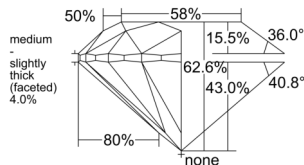

GIA®

FACSIMILE

GIA REPORT

7543394143

Verify this report at GIA.edu

GIA NATURAL DIAMOND DOSSIER®

January 08, 2026
GIA Report Number **7543394143**
Shape and Cutting Style ..... **Round Brilliant**
Measurements ..... **5.76 - 5.79 x 3.61 mm**

GRADING RESULTS

Carat Weight ..... **0.75 carat**
Color Grade ..... **L, Faint Brown**
Clarity Grade **S11**
Cut Grade ..... **Excellent**

ADDITIONAL GRADING INFORMATION

Polish ..... **Excellent**
Symmetry ..... **Excellent**
Fluorescence ..... **Faint**
Clarity Characteristics ..... **Crystal, Feather**
Inscription(s): **GIA 7543394143**

PROPORTIONS

Profile to actual proportions

GRADING SCALES

GIA COLOR SCALE

COLOREDNESS	D
	E
	F
	G
	H
	I
	J
NEAR COLORLESS	K
	L
FAINTE	M
	N
	O
	P
VERY LIGHT	Q
	R
	S
	T
	U
	V
LIGHT	W
	X
	Y
	Z

GIA CLARITY SCALE

FLAWLESS	INTERNAL FLAWLESS	
		FLAWLESS
VERY VERY SLIGHTLY INCLUDED	VVS₁	
	VVS₂	
VERY SLIGHTLY INCLUDED	VS₁	
	VS₂	
SLIGHTLY INCLUDED	SI₁	
	SI₂	
INCLUDED	I₁	
	I₂	
	I₃	

GIA CUT SCALE

EXCELLENT
VERY GOOD
GOOD
FAIR
POOR