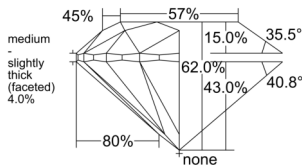

GIA®

FACSIMILE

GIA REPORT 7543402759

Verify this report at GIA.edu

GIA NATURAL DIAMOND DOSSIER®

January 12, 2026
GIA Report Number 7543402759
Shape and Cutting Style ..... Round Brilliant
Measurements ..... 5.15 - 5.18 x 3.20 mm

GRADING RESULTS

Carat Weight ..... 0.53 carat
Color Grade ..... G
Clarity Grade VS1
Cut Grade ..... Excellent

ADDITIONAL GRADING INFORMATION

Polish ..... Excellent
Symmetry ..... Excellent
Fluorescence ..... None
Clarity Characteristics..... Crystal, Cloud, Pinpoint, Needle
Inscription(s): GIA 7543402759

PROPORTIONS

GRADING SCALES

GIA COLOR SCALE

COLOREDNESS	D
	E
	F
	G
	H
	I
	J
NEAR COLORLESS	K
	L
FAIN	M
	N
	O
	P
VERY LIGHT	Q
	R
	S
	T
	U
	V
	W
	X
	Y
LIGHT	Z

GIA CLARITY SCALE

FLAWLESS	INTERNAL FLAWLESS	
		FLAWLESS
VERY VERY SLIGHTLY INCLUDED	VVS₁	
	VVS₂	
VERY SLIGHTLY INCLUDED	VS₁	
	VS₂	
SLIGHTLY INCLUDED	SI₁	
	SI₂	
INCLUDED	I₁	
	I₂	
	I₃	

GIA CUT SCALE

EXCELLENT
VERY GOOD
GOOD
FAIR
POOR