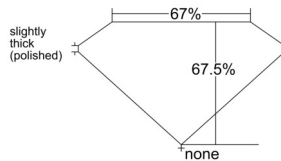

GIA®

FACSIMILE

GIA REPORT 7543475503

Verify this report at GIA.edu

GIA NATURAL DIAMOND DOSSIER®

January 19, 2026
GIA Report Number 7543475503
Shape and Cutting Style ..... **Cut-Cornered Rectangular Modified Brilliant**
Measurements ..... 5.71 x 4.54 x 3.07 mm

GRADING RESULTS

Carat Weight ..... 0.71 carat
Color Grade ..... E
Clarity Grade S11

ADDITIONAL GRADING INFORMATION

Polish ..... Excellent
Symmetry ..... Excellent
Fluorescence ..... None
Clarity Characteristics ..... Cloud, Crystal
Inscription(s): GIA 7543475503

PROPORTIONS

Profile not to actual proportions

GRADING SCALES

GIA COLOR SCALE		GIA CLARITY SCALE		
COLORLESS	D	VERY VERY SLIGHTLY INCLUDED	FLAWLESS	
	E		INTERNALLY FLAWLESS	
	F	VERY SLIGHTLY INCLUDED	VVS₁	
	G		VVS₂	
	NEAR COLORLESS	H	SLIGHTLY INCLUDED	VS₁
		I		VS₂
	FAINT	J	SLIGHTLY INCLUDED	S1₁
		K		S1₂
		L	INCLUDED	I₁
		M		I₂
N		INCLUDED	I₃	
O				
P				
VERT LIGHT		Q		
	R			
	S			
	T			
LIGHT	U			
	V			
	W			
	X			
	Y			
	Z