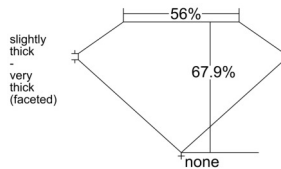

GIA®

FACSIMILE

GIA REPORT

7543480742

Verify this report at GIA.edu

GIA NATURAL DIAMOND DOSSIER®

January 21, 2026
GIA Report Number 7543480742
Shape and Cutting Style ..... Oval Brilliant
Measurements ..... 5.40 x 3.98 x 2.70 mm

GRADING RESULTS

Carat Weight ..... 0.40 carat
Color Grade ..... K
Clarity Grade VS1

ADDITIONAL GRADING INFORMATION

Polish ..... Very Good
Symmetry ..... Very Good
Fluorescence ..... Medium Blue
Clarity Characteristics..... Cloud, Crystal, Indented Natural
Inscription(s): GIA 7543480742

PROPORTIONS

Profile not to actual proportions

GRADING SCALES

GIA COLOR SCALE		GIA CLARITY SCALE		
COLORLESS	D	VERY VERY SLIGHTLY INCLUDED	FLAWLESS	
	E		INTERNALLY FLAWLESS	
	F		VS₁	
	G		VS₂	
	NEAR COLORLESS	H	VERY SLIGHTLY INCLUDED	VS₁
		I		VS₂
		J		SI₁
		K		SI₂
	FAINT	L	SLIGHTLY INCLUDED	I₁
		M		I₂
N		I₃		
O				
VERT LIGHT	P	INCLUDED		
	Q			
	R			
	S			
	T			
	U			
	V			
	W			
LIGHT	X			
	Y			
Z