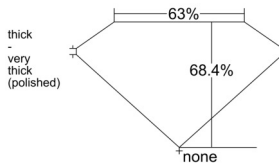

GIA®

FACSIMILE

GIA REPORT

7543504866

Verify this report at GIA.edu

GIA NATURAL DIAMOND DOSSIER®

January 23, 2026

GIA Report Number 7543504866

Shape and Cutting Style ..... Square Emerald Cut

Measurements ..... 4.82 x 4.80 x 3.28 mm

GRADING RESULTS

Carat Weight ..... 0.70 carat

Color Grade ..... E

Clarity Grade SI1

ADDITIONAL GRADING INFORMATION

Polish ..... Excellent

Symmetry ..... Excellent

Fluorescence ..... None

Clarity Characteristics..... Crystal, Cloud

Inscription(s): GIA 7543504866

PROPORTIONS

Profile not to actual proportions

GRADING SCALES

GIA COLOR SCALE		GIA CLARITY SCALE			
COLORLESS	D	VERY VERY SLIGHTLY INCLUDED	FLAWLESS		
	E		INTERNALLY FLAWLESS		
	F		VVS₁		
	NEAR COLORLESS	G	VERY SLIGHTLY INCLUDED	VVS₂	
		H		VS₁	
		FAINT	I	SLIGHTLY INCLUDED	VS₂
			J		SI₁
			K		SI₂
	LIGHT	L	INCLUDED	I₁	
		M		I₂	
N		I₃			
O					
P					
Q					
R					
S					
T					
U					
V					
W					
X					
Y					
Z