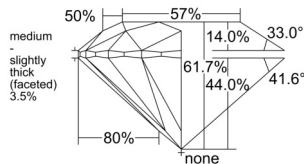

GIA®

FACSIMILE

GIA NATURAL DIAMOND DOSSIER®

January 29, 2026
GIA Report Number 7543522149
Shape and Cutting Style ..... Round Brilliant
Measurements ..... 4.44 - 4.46 x 2.75 mm

GRADING RESULTS

Carat Weight ..... 0.33 carat
Color Grade ..... E
Clarity Grade S11
Cut Grade ..... Excellent

ADDITIONAL GRADING INFORMATION

Polish ..... Excellent
Symmetry ..... Excellent
Fluorescence ..... None
Clarity Characteristics ..... Cloud
Inscription(s): GIA 7543522149

GIA REPORT 7543522149

Verify this report at GIA.edu

PROPORTIONS

Profile to actual proportions