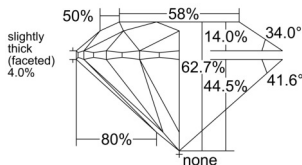

GIA®

FACSIMILE

GIA REPORT

7543541664

Verify this report at GIA.edu

GIA NATURAL DIAMOND DOSSIER®

January 30, 2026
GIA Report Number 7543541664
Shape and Cutting Style ..... Round Brilliant
Measurements ..... 4.98 - 5.01 x 3.13 mm

GRADING RESULTS

Carat Weight ..... 0.48 carat
Color Grade ..... E
Clarity Grade VS1
Cut Grade ..... Excellent

ADDITIONAL GRADING INFORMATION

Polish ..... Excellent
Symmetry ..... Excellent
Fluorescence ..... None
Clarity Characteristics ..... Feather, Needle, Pinpoint
Inscription(s): GIA 7543541664

PROPORTIONS

Profile to actual proportions