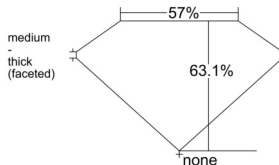

GIA®

FACSIMILE

GIA REPORT

7543555857

Verify this report at GIA.edu

GIA NATURAL DIAMOND DOSSIER®

January 31, 2026

GIA Report Number 7543555857

Shape and Cutting Style ..... Oval Brilliant

Measurements ..... 6.83 x 4.89 x 3.08 mm

GRADING RESULTS

Carat Weight ..... 0.63 carat

Color Grade ..... G

Clarity Grade SI1

ADDITIONAL GRADING INFORMATION

Polish ..... Excellent

Symmetry ..... Excellent

Fluorescence ..... None

Clarity Characteristics ..... Cloud, Feather

Inscription(s): GIA 7543555857

PROPORTIONS

Profile not to actual proportions

GRADING SCALES

GIA COLOR SCALE		GIA CLARITY SCALE			
COLORLESS	D	VERY VERY SLIGHTLY INCLUDED	FLAWLESS		
	E		INTERNALLY FLAWLESS		
	F	VERY SLIGHTLY INCLUDED	VVS₁		
	G		VVS₂		
	H		VS₁		
	NEAR COLORLESS	I	SLIGHTLY INCLUDED	VS₂	
		J		SI₁	
		FAINT	K	INCLUDED	SI₂
			L		I₁
			M		I₂
VERT LIGHT	N	INCLUDED	I₃		
	O				
	P				
	Q				
	R				
	S				
LIGHT	T				
	U				
	V				
	W				
	X				
Y					
Z