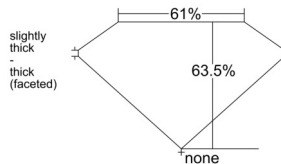

GIA®

FACSIMILE

GIA REPORT

7543569858

Verify this report at GIA.edu

GIA NATURAL DIAMOND DOSSIER®

February 02, 2026
GIA Report Number 7543569858
Shape and Cutting Style ..... Oval Brilliant
Measurements ..... 7.27 x 5.24 x 3.33 mm

GRADING RESULTS

Carat Weight ..... 0.80 carat
Color Grade I
Clarity Grade VS2

ADDITIONAL GRADING INFORMATION

Polish ..... Excellent
Symmetry ..... Very Good
Fluorescence ..... None
Clarity Characteristics ..... Cloud, Feather
Inscription(s): GIA 7543569858

PROPORTIONS

Profile not to actual proportions

GRADING SCALES

GIA COLOR SCALE		GIA CLARITY SCALE			
COLORLESS	D	VERY VERY SLIGHTLY INCLUDED	FLAWLESS		
	E		INTERNALLY FLAWLESS		
	F	VERY SLIGHTLY INCLUDED	VVS₁		
	G		VVS₂		
	H		VS₁		
	NEAR COLORLESS	I	SLIGHTLY INCLUDED	VS₂	
		J		SI₁	
		FAINT	K	INCLUDED	SI₂
			L		I₁
			M		I₂
VERT LIGHT	N	LIGHT	I₃		
	O				
	P				
	Q				
	R				
	S				
	T