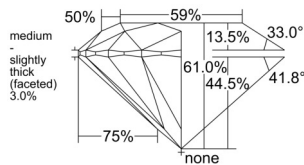

GIA®

FACSIMILE

GIA REPORT

7543571906

Verify this report at GIA.edu

GIA NATURAL DIAMOND DOSSIER®

February 04, 2026

GIA Report Number 7543571906

Shape and Cutting Style ..... Round Brilliant

Measurements ..... 5.62 - 5.66 x 3.44 mm

GRADING RESULTS

Carat Weight ..... 0.66 carat

Color Grade ..... D

Clarity Grade VS1

Cut Grade ..... Excellent

ADDITIONAL GRADING INFORMATION

Polish ..... Excellent

Symmetry ..... Excellent

Fluorescence ..... None

Clarity Characteristics..... Feather, Cloud, Pinpoint

Inscription(s): GIA 7543571906

PROPORTIONS

Profile to actual proportions

GRADING SCALES

GIA COLOR SCALE

COLORLESS	D
	E
	F
	G
	H
	I
	J
NEAR COLORLESS	K
	L
Faint	M
	N
	O
	P
Very Light	Q
	R
	S
	T
	U
	V
Light	W
	X
	Y
	Z

GIA CLARITY SCALE

FLAWLESS	INTERNAL FLAWLESS	
		EXCELLENT
VERY VERY SLIGHTLY INCLUDED	VVS₁	
	VVS₂	
VERY SLIGHTLY INCLUDED	VS₁	
	VS₂	
SLIGHTLY INCLUDED	SI₁	
	SI₂	
INCLUDED	I₁	
	I₂	
	I₃	
POOR		

GIA CUT SCALE

EXCELLENT
VERY GOOD
GOOD
FAIR
POOR