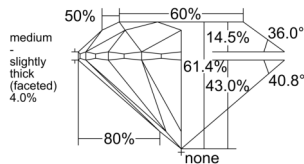

GIA®

FACSIMILE

GIA REPORT 7543727414

Verify this report at GIA.edu

GIA NATURAL DIAMOND DOSSIER®

March 02, 2026
GIA Report Number 7543727414
Shape and Cutting Style ..... Round Brilliant
Measurements ..... 5.44 - 5.46 x 3.35 mm

GRADING RESULTS

Carat Weight ..... 0.62 carat
Color Grade ..... E
Clarity Grade VS1
Cut Grade ..... Excellent

ADDITIONAL GRADING INFORMATION

Polish ..... Excellent
Symmetry ..... Excellent
Fluorescence ..... None
Clarity Characteristics..... Crystal, Cloud, Pinpoint
Inscription(s): GIA 7543727414

PROPORTIONS

Profile to actual proportions

GRADING SCALES

GIA COLOR SCALE

COLORESS	D
	E
	F
	G
	H
	I
	J
NEAR COLORESS	K
	L
FANIT	M
	N
	O
	P
VERY LIGHT	Q
	R
	S
	T
	U
	V
	W
	X
	Y
LIGHT	Z

GIA CLARITY SCALE

FLAWLESS	INTERNAL FLAWLESS	
		FLAWLESS
VERY VERY SLIGHTLY INCLUDED	VVS₁	
	VVS₂	
VERY SLIGHTLY INCLUDED	VS₁	
	VS₂	
SLIGHTLY INCLUDED	SI₁	
	SI₂	
INCLUDED	I₁	
	I₂	
	I₃	

GIA CUT SCALE

EXCELLENT
VERY GOOD
GOOD
FAIR
POOR