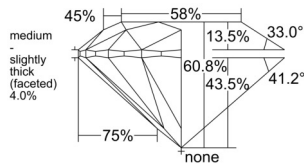

GIA®

FACSIMILE

GIA REPORT

7543742790

Verify this report at GIA.edu

GIA NATURAL DIAMOND DOSSIER®

March 03, 2026
GIA Report Number **7543742790**
Shape and Cutting Style ..... **Round Brilliant**
Measurements ..... **4.01 - 4.04 x 2.45 mm**

GRADING RESULTS

Carat Weight ..... **0.24 carat**
Color Grade ..... **D**
Clarity Grade **VVS2**
Cut Grade ..... **Excellent**

ADDITIONAL GRADING INFORMATION

Polish ..... **Excellent**
Symmetry ..... **Excellent**
Fluorescence ..... **None**
Clarity Characteristics..... **Pinpoint, Needle, Cloud**
Inscription(s): **GIA 7543742790**

PROPORTIONS

Profile to actual proportions

GRADING SCALES

GIA COLOR SCALE

COLORLESS	D
	E
	F
	G
	H
	I
	J
NEAR COLORLESS	K
	L
Faint	M
	N
	O
	P
Very Light	Q
	R
	S
	T
	U
	V
Light	W
	X
	Y
	Z

GIA CLARITY SCALE

FLAWLESS	VERY VERY SLIGHTLY INCLUDED	VS₁	VS₂	VS₁	VS₂	SI₁	SI₂	I₁	I₂	I₃				
											INTERNAL FLAWLESS	VVS₁	VVS₂	FLAWLESS

GIA CUT SCALE

EXCELLENT
VERY GOOD
GOOD
FAIR
POOR