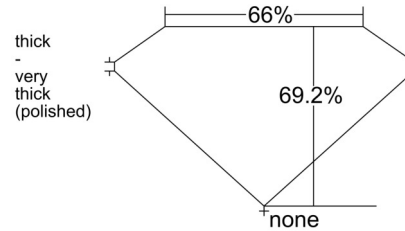

PROPORTIONS

Profile not to actual proportions