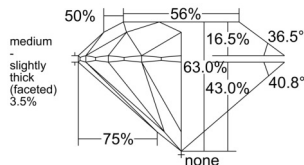

GIA®

FACSIMILE

GIA REPORT 7543759339

Verify this report at GIA.edu

GIA NATURAL DIAMOND DOSSIER®

March 06, 2026
GIA Report Number 7543759339
Shape and Cutting Style ..... Round Brilliant
Measurements ..... 5.31 - 5.38 x 3.37 mm

GRADING RESULTS

Carat Weight ..... 0.60 carat
Color Grade ..... H
Clarity Grade S11
Cut Grade ..... Excellent

ADDITIONAL GRADING INFORMATION

Polish ..... Excellent
Symmetry ..... Very Good
Fluorescence ..... None
Clarity Characteristics ..... Cloud, Crystal
Inscription(s): GIA 7543759339

PROPORTIONS

Profile to actual proportions

GRADING SCALES

GIA COLOR SCALE

COLOREDNESS	D
	E
	F
	G
	H
	I
	J
NEAR COLORLESS	K
	L
FADING	M
	N
	O
	P
VERY LIGHT	Q
	R
	S
	T
	U
	V
	W
	X
	Y
LIGHT	Z

GIA CLARITY SCALE

VERY VERY SLIGHTLY INCLUDED	FLAWLESS
	INTERNALLY FLAWLESS
VERY SLIGHTLY INCLUDED	VVS₁
	VVS₂
SLIGHTLY INCLUDED	VS₁
	VS₂
INCLUDED	SI₁
	SI₂
INCLUDED	I₁
	I₂
	I₃

GIA CUT SCALE

EXCELLENT
VERY GOOD
GOOD
FAIR
POOR