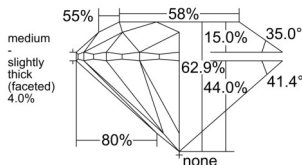

GIA®

FACSIMILE

GIA REPORT

7543824688

Verify this report at GIA.edu

GIA NATURAL DIAMOND DOSSIER®

March 17, 2026
GIA Report Number 7543824688
Shape and Cutting Style ..... Round Brilliant
Measurements ..... 5.63 - 5.66 x 3.55 mm

GRADING RESULTS

Carat Weight ..... 0.70 carat
Color Grade ..... J
Clarity Grade S11
Cut Grade ..... Excellent

ADDITIONAL GRADING INFORMATION

Polish ..... Excellent
Symmetry ..... Excellent
Fluorescence ..... Faint
Clarity Characteristics ..... Crystal
Inscription(s): GIA 7543824688

PROPORTIONS

Profile to actual proportions

GRADING SCALES

GIA COLOR SCALE

COLORED	D
	E
	F
	G
	H
	I
	J
NEAR COLORLESS	K
	L
	M
	N
	O
	P
	Q
	R
	S
	T
	U
	V
	W
	X
	Y
	Z

GIA CLARITY SCALE

FLAWLESS	INTERNAL FLAWLESS	EXCELLENT	
VERY VERY SLIGHTLY INCLUDED	VVS₁	VERY GOOD	
	VVS₂		
VERY SLIGHTLY INCLUDED	VS₁	GOOD	
	VS₂		
SLIGHTLY INCLUDED	S1₁	FAIR	
	S1₂		
INCLUDED	I₁	POOR	
	I₂		
	I₃		

GIA CUT SCALE

EXCELLENT
VERY GOOD
GOOD
FAIR
POOR