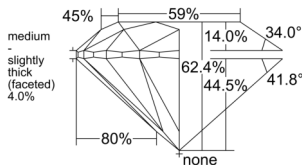

GIA®

FACSIMILE

GIA REPORT

7543835816

Verify this report at GIA.edu

GIA NATURAL DIAMOND DOSSIER®

March 18, 2026
GIA Report Number 7543835816
Shape and Cutting Style ..... Round Brilliant
Measurements ..... 5.95 - 5.98 x 3.72 mm

GRADING RESULTS

Carat Weight ..... 0.81 carat
Color Grade ..... F
Clarity Grade VS1
Cut Grade ..... Excellent

ADDITIONAL GRADING INFORMATION

Polish ..... Excellent
Symmetry ..... Excellent
Fluorescence ..... None
Clarity Characteristics..... Crystal, Cloud, Needle, Pinpoint
Inscription(s): GIA 7543835816

PROPORTIONS

Profile to actual proportions

GRADING SCALES

GIA COLOR SCALE

COLORLESS	D
	E
	F
	G
	H
	I
	J
NEAR COLORLESS	K
	L
Faint	M
	N
	O
	P
	Q
Very Light	R
	S
	T
	U
	V
	W
	X
	Y
Light	Z

GIA CLARITY SCALE

FLAWLESS	INTERNAL FLAWLESS	
		FLAWLESS
VERY VERY SLIGHTLY INCLUDED	VVS₁	
	VVS₂	
VERY SLIGHTLY INCLUDED	VS₁	
	VS₂	
SLIGHTLY INCLUDED	SI₁	
	SI₂	
INCLUDED	I₁	
	I₂	
	I₃	

GIA CUT SCALE

EXCELLENT
VERY GOOD
GOOD
FAIR
POOR