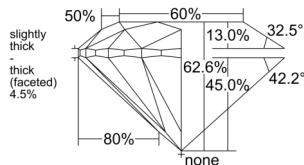

GIA®

FACSIMILE

GIA REPORT 7543835870

Verify this report at GIA.edu

GIA NATURAL DIAMOND DOSSIER®

March 18, 2026
GIA Report Number 7543835870
Shape and Cutting Style ..... Round Brilliant
Measurements ..... 5.62 - 5.69 x 3.54 mm

GRADING RESULTS

Carat Weight ..... 0.70 carat
Color Grade ..... F
Clarity Grade VS1
Cut Grade ..... Very Good

ADDITIONAL GRADING INFORMATION

Polish ..... Excellent
Symmetry ..... Very Good
Fluorescence ..... None
Clarity Characteristics ..... Feather, Cloud, Pinpoint
Inspection(s): GIA 7543835870

PROPORTIONS

Profile to actual proportions