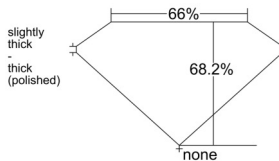

GIA®

FACSIMILE

GIA REPORT 7543836436

Verify this report at GIA.edu

GIA NATURAL DIAMOND DOSSIER®

March 18, 2026
GIA Report Number 7543836436
Shape and Cutting Style ..... Square Emerald Cut
Measurements ..... 4.64 x 4.57 x 3.12 mm

GRADING RESULTS

Carat Weight ..... 0.60 carat
Color Grade ..... F
Clarity Grade VS1

ADDITIONAL GRADING INFORMATION

Polish ..... Excellent
Symmetry ..... Very Good
Fluorescence ..... None
Clarity Characteristics..... Crystal, Cloud, Needle, Pinpoint
Inscription(s): GIA 7543836436

PROPORTIONS

Profile not to actual proportions

GRADING SCALES

GIA COLOR SCALE		GIA CLARITY SCALE			
COLORLESS	D	VERY VERY SLIGHTLY INCLUDED	FLAWLESS		
	E		INTERNALLY FLAWLESS		
	F	VERY SLIGHTLY INCLUDED	VVS₁		
	G		VVS₂		
	H		VS₁		
	NEAR COLORLESS	I	SLIGHTLY INCLUDED	VS₂	
		J		SI₁	
		FAINT	K	INCLUDED	SI₂
			L		I₁
			M		I₂
VERT LIGHT	N	LIGHT	I₃		
	O				
	P				
	Q				
	R