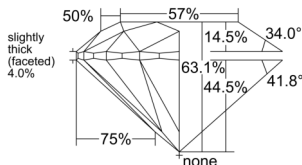

GIA®

FACSIMILE

GIA NATURAL DIAMOND DOSSIER®

March 20, 2026
GIA Report Number 7543838116
Shape and Cutting Style ..... Round Brilliant
Measurements ..... 5.26 - 5.29 x 3.33 mm

GRADING RESULTS

Carat Weight ..... 0.57 carat
Color Grade I
Clarity Grade VS1
Cut Grade ..... Excellent

ADDITIONAL GRADING INFORMATION

Polish ..... Excellent
Symmetry ..... Excellent
Fluorescence ..... None
Clarity Characteristics..... Crystal, Feather, Cloud, Pinpoint
Inspection(s): GIA 7543838116

GIA REPORT 7543838116

Verify this report at GIA.edu

PROPORTIONS

Profile to actual proportions