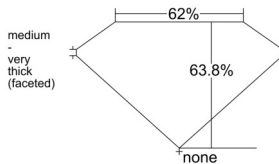

GIA®

FACSIMILE

GIA REPORT 7543869059

Verify this report at GIA.edu

GIA NATURAL DIAMOND DOSSIER®

March 24, 2026
GIA Report Number 7543869059
Shape and Cutting Style ..... Pear Brilliant
Measurements ..... 7.07 x 4.40 x 2.81 mm

GRADING RESULTS

Carat Weight ..... 0.53 carat
Color Grade ..... F
Clarity Grade VVS1

ADDITIONAL GRADING INFORMATION

Polish ..... Excellent
Symmetry ..... Excellent
Fluorescence ..... None
Clarity Characteristics ..... Pinpoint
Inscription(s): GIA 7543869059

PROPORTIONS

Profile not to actual proportions

GRADING SCALES

GIA COLOR SCALE		GIA CLARITY SCALE			
COLORLESS	D	VERY VERY SLIGHTLY INCLUDED	FLAWLESS		
	E		INTERNALLY FLAWLESS		
	F		VVS₁		
	NEAR COLORLESS	G	VERY SLIGHTLY INCLUDED	VVS₂	
		H		VS₁	
		FAINT	I	SLIGHTLY INCLUDED	VS₂
			J		SI₁
	LIGHT	K	INCLUDED	SI₂	
		L		I₁	
		M		I₂	
N		NOT GRADED	I₃		
O					
P					
Q					
R					
S					
T					
U					
V					
W					
X					
Y					
Z