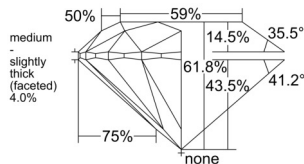

GIA®

FACSIMILE

GIA REPORT

7543891841

Verify this report at GIA.edu

GIA NATURAL DIAMOND DOSSIER®

March 27, 2026
GIA Report Number 7543891841
Shape and Cutting Style ..... Round Brilliant
Measurements ..... 4.71 - 4.74 x 2.92 mm

GRADING RESULTS

Carat Weight ..... 0.40 carat
Color Grade ..... G
Clarity Grade S11
Cut Grade ..... Excellent

ADDITIONAL GRADING INFORMATION

Polish ..... Excellent
Symmetry ..... Excellent
Fluorescence ..... None
Clarity Characteristics ..... Cloud, Feather
Inscription(s): GIA 7543891841

PROPORTIONS

Profile to actual proportions