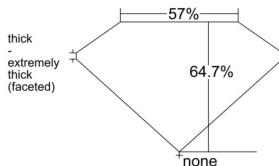

GIA®

FACSIMILE

GIA REPORT 7543905563

Verify this report at GIA.edu

GIA NATURAL DIAMOND DOSSIER®

March 27, 2026
GIA Report Number 7543905563
Shape and Cutting Style ..... Marquise Brilliant
Measurements ..... 7.08 x 3.80 x 2.46 mm

GRADING RESULTS

Carat Weight ..... 0.40 carat
Color Grade ..... H
Clarity Grade VVS2

ADDITIONAL GRADING INFORMATION

Polish ..... Excellent
Symmetry ..... Good
Fluorescence ..... None
Clarity Characteristics ..... Cloud
Inscription(s): GIA 7543905563

PROPORTIONS

Profile not to actual proportions

GRADING SCALES

GIA COLOR SCALE		GIA CLARITY SCALE			
COLORLESS	D	VERY VERY SLIGHTLY INCLUDED	FLAWLESS		
	E		INTERNALLY FLAWLESS		
	F	VERY SLIGHTLY INCLUDED	VVS₁		
	G		VVS₂		
	H		VS₁		
	NEAR COLORLESS	I	SLIGHTLY INCLUDED	VS₂	
		J		SI₁	
		FAINT	K	INCLUDED	SI₂
			L		I₁
			M		I₂
VERT LIGHT	N	LIGHT	I₃		
	O				
	P				
	Q				
	R