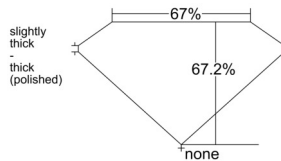

GIA®

FACSIMILE

GIA REPORT

7543928921

Verify this report at GIA.edu

GIA NATURAL DIAMOND DOSSIER®

April 02, 2026

GIA Report Number 7543928921

Shape and Cutting Style ..... **Cut-Cornered Rectangular Modified Brilliant**

Measurements ..... 6.12 x 4.35 x 2.92 mm

GRADING RESULTS

Carat Weight ..... 0.73 carat

Color Grade ..... D

Clarity Grade VS1

ADDITIONAL GRADING INFORMATION

Polish ..... Excellent

Symmetry ..... Very Good

Fluorescence ..... None

Clarity Characteristics..... Crystal, Needle, Pinpoint

Inscription(s): GIA 7543928921

PROPORTIONS

Profile not to actual proportions

GRADING SCALES

GIA COLOR SCALE		GIA CLARITY SCALE			
COLORLESS	D	VERY VERY SLIGHTLY INCLUDED	FLAWLESS		
	E		INTERNALLY FLAWLESS		
	F		VVS₁		
	G		VVS₂		
	NEAR COLORLESS	H	VERY SLIGHTLY INCLUDED	VS₁	
		I		VS₂	
		FAINT	J	SLIGHTLY INCLUDED	SI₁
			K		SI₂
	L		I₁		
	M		I₂		
N	I₃				
O					
VERT LIGHT	P	INCLUDED			
	Q				
	R				
	S				
	T				
	U				
	V				
	W				
LIGHT	X				
	Y				
Z