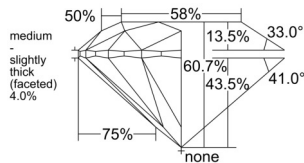

GIA®

FACSIMILE

GIA REPORT

7543940895

Verify this report at GIA.edu

GIA NATURAL DIAMOND DOSSIER®

April 02, 2026
GIA Report Number **7543940895**
Shape and Cutting Style ..... **Round Brilliant**
Measurements ..... **4.77 - 4.80 x 2.91 mm**

GRADING RESULTS

Carat Weight ..... **0.41 carat**
Color Grade ..... **H**
Clarity Grade **VS1**
Cut Grade ..... **Excellent**

ADDITIONAL GRADING INFORMATION

Polish ..... **Excellent**
Symmetry ..... **Excellent**
Fluorescence ..... **None**
Clarity Characteristics ..... **Cloud**
Inscription(s): GIA 7543940895

PROPORTIONS

Profile to actual proportions

GRADING SCALES

GIA COLOR SCALE

COLOREST	D
	E
	F
	G
	H
	I
	J
NEAR COLOREST	K
	L
	M
	N
	O
	P
	Q
	R
	S
	T
	U
	V
	W
	X
	Y
	Z

GIA CLARITY SCALE

VERY VERY SLIGHTLY INCLUDED	FLAWLESS
	INTERNALLY FLAWLESS
VERY SLIGHTLY INCLUDED	VVS₁
	VVS₂
SLIGHTLY INCLUDED	VS₁
	VS₂
INCLUDED	SI₁
	SI₂
	I₁
	I₂
	I₃

GIA CUT SCALE

EXCELLENT
VERY GOOD
GOOD
FAIR
POOR