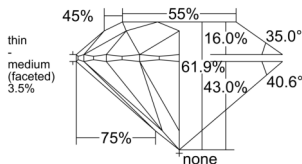

GIA®

FACSIMILE

GIA NATURAL DIAMOND DOSSIER®

April 03, 2026
GIA Report Number 7543958690
Shape and Cutting Style ..... Round Brilliant
Measurements ..... 4.79 - 4.81 x 2.98 mm

GRADING RESULTS

Carat Weight ..... 0.42 carat
Color Grade ..... E
Clarity Grade VS1
Cut Grade ..... Excellent

ADDITIONAL GRADING INFORMATION

Polish ..... Excellent
Symmetry ..... Excellent
Fluorescence ..... None
Clarity Characteristics..... Cloud, Feather
Inscription(s): GIA 7543958690

GIA REPORT 7543958690

Verify this report at GIA.edu

PROPORTIONS

GRADING SCALES

GIA COLOR SCALE	GIA CLARITY SCALE	GIA CUT SCALE	
D	FLAWLESS	EXCELLENT	
E	INTERNALLY FLAWLESS		
F		VVS₁	VERY GOOD
G	VVS₂		
H	VS₁	GOOD	
I	VS₂		
J	SI₁	FAIR	
K	SI₂		
L	I₁	POOR	
M	I₂		
N	I₃		
O			
P			
Q			
R			
S			
T			
U			
V			
W			
X			
Y			
Z