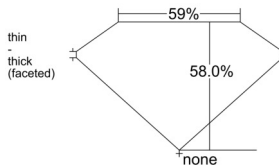

GIA®

FACSIMILE

GIA REPORT

7543962804

Verify this report at GIA.edu

GIA NATURAL DIAMOND DOSSIER®

April 03, 2026
GIA Report Number 7543962804
Shape and Cutting Style ..... Heart Brilliant
Measurements ..... 5.86 x 6.73 x 3.90 mm

GRADING RESULTS

Carat Weight ..... 0.90 carat
Color Grade ..... H
Clarity Grade S11

ADDITIONAL GRADING INFORMATION

Polish ..... Excellent
Symmetry ..... Excellent
Fluorescence ..... None
Clarity Characteristics ..... Twinning Wisp, Cloud
Inscription(s): GIA 7543962804

PROPORTIONS

Profile not to actual proportions

GRADING SCALES

GIA COLOR SCALE		GIA CLARITY SCALE			
COLORLESS	D	VERY VERY SLIGHTLY INCLUDED	FLAWLESS		
	E		INTERNALLY FLAWLESS		
	F	VERY SLIGHTLY INCLUDED	VVS₁		
	G		VVS₂		
	H		VS₁		
	NEAR COLORLESS	I	SLIGHTLY INCLUDED	VS₂	
		J		S1₁	
		FAINT	K	INCLUDED	S1₂
			L		I₁
			M		I₂
VERT LIGHT	N	LIGHT	I₃		
	O				
	P				
	Q				
	R				
	S				
	T