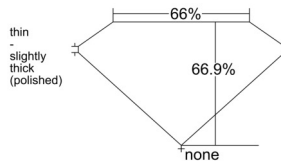

GIA®

FACSIMILE

GIA REPORT

7546026766

Verify this report at GIA.edu

GIA NATURAL DIAMOND DOSSIER®

November 18, 2025
GIA Report Number **7546026766**
Shape and Cutting Style ..... **Cut-Cornered Rectangular Modified Brilliant**
Measurements ..... **6.09 x 4.45 x 2.97 mm**

GRADING RESULTS

Carat Weight ..... **0.70 carat**
Color Grade ..... **G**
Clarity Grade **VVS2**

ADDITIONAL GRADING INFORMATION

Polish ..... **Excellent**
Symmetry ..... **Excellent**
Fluorescence ..... **Faint**
Clarity Characteristics ..... **Cloud, Pinpoint**
Inscription(s): **GIA 7546026766**

PROPORTIONS

Profile not to actual proportions

GRADING SCALES

GIA COLOR SCALE		GIA CLARITY SCALE		
COLORLESS	D	VERY VERY SLIGHTLY INCLUDED	FLAWLESS	
	E		INTERNALLY FLAWLESS	
	F		VVS₁	
	G		VVS₂	
	NEAR COLORLESS	H	VERY SLIGHTLY INCLUDED	VS₁
		I		VS₂
		J	SLIGHTLY INCLUDED	SI₁
		K		SI₂
	FAINT	L	INCLUDED	I₁
		M		I₂
N		I₃		
O				
VERT LIGHT		P		
		Q		
		R		
		S		
LIGHT	T			
	U			
	V			
	W			
	X			
	Y			
	Z