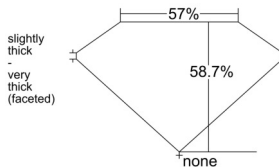

GIA®

FACSIMILE

GIA REPORT 7546029389

Verify this report at GIA.edu

GIA NATURAL DIAMOND DOSSIER®

November 18, 2025
GIA Report Number **7546029389**
Shape and Cutting Style ..... **Pear Brilliant**
Measurements ..... **7.42 x 4.40 x 2.58 mm**

GRADING RESULTS

Carat Weight ..... **0.50 carat**
Color Grade ..... **D**
Clarity Grade **S11**

ADDITIONAL GRADING INFORMATION

Polish ..... **Excellent**
Symmetry ..... **Very Good**
Fluorescence ..... **Faint**
Clarity Characteristics ..... **Feather**
Inscription(s): **GIA 7546029389**

PROPORTIONS

Profile not to actual proportions

GRADING SCALES

GIA COLOR SCALE		GIA CLARITY SCALE		
NEAR COLORLESS	D	VERY VERY SLIGHTLY INCLUDED	FLAWLESS	
	E		INTERNALLY FLAWLESS	
	F	VERY SLIGHTLY INCLUDED	VVS₁	
	G		VVS₂	
	H		VS₁	
	FAINT	I	SLIGHTLY INCLUDED	VS₂
		J		S1₁
		K	INCLUDED	S1₂
		L		I₁
		M		I₂
LIGHT	N		I₃	
	O			
	P			
	Q			
	R