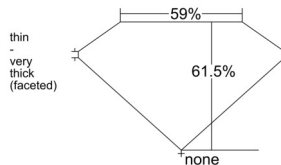

GIA®

FACSIMILE

GIA REPORT

7546093748

Verify this report at GIA.edu

GIA NATURAL DIAMOND DOSSIER®

December 03, 2025
GIA Report Number 7546093748
Shape and Cutting Style ..... Heart Brilliant
Measurements ..... 5.16 x 5.69 x 3.50 mm

GRADING RESULTS

Carat Weight ..... 0.60 carat
Color Grade ..... H
Clarity Grade SI1

ADDITIONAL GRADING INFORMATION

Polish ..... Excellent
Symmetry ..... Excellent
Fluorescence ..... None
Clarity Characteristics ..... Feather
Inscription(s): GIA 7546093748

PROPORTIONS

Profile not to actual proportions

GRADING SCALES

GIA COLOR SCALE		GIA CLARITY SCALE			
COLORLESS	D	VERY VERY SLIGHTLY INCLUDED	FLAWLESS		
	E		INTERNALLY FLAWLESS		
	F		VVS₁		
	NEAR COLORLESS	G	VERY SLIGHTLY INCLUDED	VVS₂	
		H		VS₁	
		FAINT	I	SLIGHTLY INCLUDED	VS₂
			J		SI₁
	K		SI₂		
	LIGHT		L	INCLUDED	I₁
			M		I₂
N			I₃		
O					
P					
Q					
R