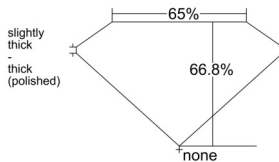

GIA®

FACSIMILE

GIA REPORT 7546100534

Verify this report at GIA.edu

GIA NATURAL DIAMOND DOSSIER®

November 26, 2025
GIA Report Number 7546100534
Shape and Cutting Style ..... Square Emerald Cut
Measurements ..... 4.71 x 4.64 x 3.10 mm

GRADING RESULTS

Carat Weight ..... 0.60 carat
Color Grade ..... E
Clarity Grade VS2

ADDITIONAL GRADING INFORMATION

Polish ..... Excellent
Symmetry ..... Very Good
Fluorescence ..... None
Clarity Characteristics ..... Crystal
Inscription(s): GIA 7546100534

PROPORTIONS

Profile not to actual proportions

GRADING SCALES

GIA COLOR SCALE		GIA CLARITY SCALE			
COLORLESS	D	VERY VERY SLIGHTLY INCLUDED	FLAWLESS		
	E		INTERNALLY FLAWLESS		
	F		VVS₁		
	NEAR COLORLESS	G	VERY SLIGHTLY INCLUDED	VVS₂	
		H		VS₁	
		FAINT	I	SLIGHTLY INCLUDED	VS₂
			J		SI₁
	LIGHT	K	INCLUDED	SI₂	
		L		I₁	
		M		I₂	
N		NOT GRADED	I₃		
O					
P					
Q					
R					
S					
T					
U					
V					
W					
X					
Y					
Z