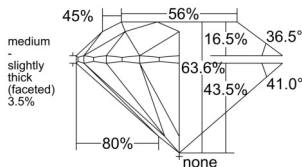

GIA®

FACSIMILE

GIA REPORT

7546102166

Verify this report at GIA.edu

GIA NATURAL DIAMOND DOSSIER®

November 27, 2025
GIA Report Number 7546102166
Shape and Cutting Style ..... Round Brilliant
Measurements ..... 4.97 - 5.04 x 3.18 mm

GRADING RESULTS

Carat Weight ..... 0.50 carat
Color Grade ..... E
Clarity Grade VS1
Cut Grade ..... Excellent

ADDITIONAL GRADING INFORMATION

Polish ..... Excellent
Symmetry ..... Very Good
Fluorescence ..... None
Clarity Characteristics..Crystal, Indented Natural, Cloud, Pinpoint
Inscription(s): GIA 7546102166

PROPORTIONS

Profile to actual proportions

GRADING SCALES

GIA COLOR SCALE

COLORLESS	D
	E
	F
	G
	H
	I
NEAR COLORLESS	J
	K
	L
FAIN	M
	N
	O
	P
VERY LIGHT	Q
	R
	S
	T
	U
	V
	W
	X
	Y
LIGHT	Z

GIA CLARITY SCALE

FLAWLESS	VERY VERY SLIGHTLY INCLUDED	VS₁	VS₂	VS₁	VS₂	SI₁	SI₂	I₁	I₂	I₃					
											FLAWLESS	FLAWLESS	VERY SLIGHTLY INCLUDED	SLIGHTLY INCLUDED	INCLUDED

GIA CUT SCALE

EXCELLENT
VERY GOOD
GOOD
FAIR
POOR