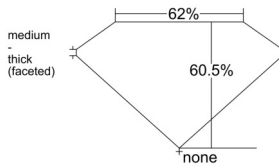

GIA®

FACSIMILE

GIA REPORT 7546102731

Verify this report at GIA.edu

GIA NATURAL DIAMOND DOSSIER®

November 26, 2025
GIA Report Number 7546102731
Shape and Cutting Style ..... Marquise Brilliant
Measurements ..... 8.25 x 4.25 x 2.57 mm

GRADING RESULTS

Carat Weight ..... 0.50 carat
Color Grade ..... E
Clarity Grade VVS1

ADDITIONAL GRADING INFORMATION

Polish ..... Very Good
Symmetry ..... Very Good
Fluorescence ..... Medium Blue
Clarity Characteristics ..... Pinpoint
Inscription(s): GIA 7546102731

PROPORTIONS

Profile not to actual proportions

GRADING SCALES

GIA COLOR SCALE		GIA CLARITY SCALE			
COLORLESS	D	VERY VERY SLIGHTLY INCLUDED	FLAWLESS		
	E		INTERNALLY FLAWLESS		
	F		VVS₁		
	NEAR COLORLESS	G	VERY SLIGHTLY INCLUDED	VVS₂	
		H		VS₁	
		FANT	I	SLIGHTLY INCLUDED	VS₂
			J		SI₁
	LIGHT	K	INCLUDED	SI₂	
		L		I₁	
		M		I₂	
VERT LIGHT		N	NOT LISTED	I₃	
		O			
		P			
LIGHT		Q			
		R			
	S				
	T				
	U				
	V				
	W				
	X				
	Y				
	Z