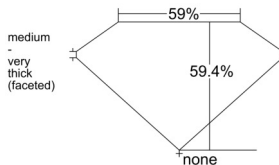

GIA®

FACSIMILE

GIA REPORT 7546106728

Verify this report at GIA.edu

GIA NATURAL DIAMOND DOSSIER®

November 28, 2025
GIA Report Number 7546106728
Shape and Cutting Style ..... Heart Brilliant
Measurements ..... 5.74 x 6.66 x 3.95 mm

GRADING RESULTS

Carat Weight ..... 0.90 carat
Color Grade ..... D
Clarity Grade VS2

ADDITIONAL GRADING INFORMATION

Polish ..... Excellent
Symmetry ..... Excellent
Fluorescence ..... None
Clarity Characteristics ..... Crystal
Inscription(s): GIA 7546106728

PROPORTIONS

Profile not to actual proportions

GRADING SCALES

GIA COLOR SCALE		GIA CLARITY SCALE			
COLORLESS	D	VERY VERY SLIGHTLY INCLUDED	FLAWLESS		
	E		INTERNALLY FLAWLESS		
	F	VERY SLIGHTLY INCLUDED	VVS₁		
	G		VVS₂		
	H		VS₁		
	NEAR COLORLESS	I	SLIGHTLY INCLUDED	VS₂	
		J		SI₁	
		FAINT	K	INCLUDED	SI₂
			L		I₁
			M		I₂
VERTICALLY LIGHT	N	INCLUDED	I₃		
	O				
	P				
	Q				
	R				
	S				
	T				
LIGHT	U				
	V				
	W				
	X				
Y					
Z