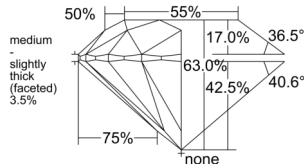

GIA®

FACSIMILE

GIA REPORT

7546119416

Verify this report at GIA.edu

GIA NATURAL DIAMOND DOSSIER®

December 01, 2025
GIA Report Number 7546119416
Shape and Cutting Style ..... Round Brilliant
Measurements ..... 5.89 - 5.92 x 3.72 mm

GRADING RESULTS

Carat Weight ..... 0.80 carat
Color Grade ..... E
Clarity Grade VS1
Cut Grade ..... Excellent

ADDITIONAL GRADING INFORMATION

Polish ..... Excellent
Symmetry ..... Excellent
Fluorescence ..... None
Clarity Characteristics..... Feather, Pinpoint, Indented Natural
Inscription(s): GIA 7546119416

PROPORTIONS

Profile to actual proportions