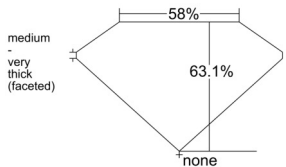

GIA®

FACSIMILE

GIA REPORT

7546144655

Verify this report at GIA.edu

GIA NATURAL DIAMOND DOSSIER®

December 05, 2025
GIA Report Number **7546144655**
Shape and Cutting Style ..... **Pear Brilliant**
Measurements ..... **6.29 x 3.96 x 2.50 mm**

GRADING RESULTS

Carat Weight ..... **0.37 carat**
Color Grade ..... **E**
Clarity Grade **VS1**

ADDITIONAL GRADING INFORMATION

Polish ..... **Excellent**
Symmetry ..... **Excellent**
Fluorescence ..... **None**
Clarity Characteristics ..... **Feather, Indented Natural**
Inscription(s): **GIA 7546144655**

PROPORTIONS

Profile not to actual proportions

GRADING SCALES

GIA COLOR SCALE		GIA CLARITY SCALE			
COLORLESS	D	NEAR COLORLESS	FLAWLESS		
	E		INTERNALLY FLAWLESS		
	F		VERY VERY SLIGHTLY INCLUDED	VVS₁	
	G			VVS₂	
	H			VERY SLIGHTLY INCLUDED	VS₁
	I		VS₂		
	J		SLIGHTLY INCLUDED	S₁	
	K			S₂	
	L			INCLUDED	I₁
	M				I₂
N	I₃				
O					
P					
Q					
R					
S					
T					
U					
V					
W					
X					
Y					
Z