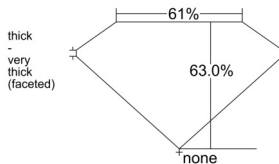

GIA®

FACSIMILE

GIA REPORT

7546145831

Verify this report at GIA.edu

GIA NATURAL DIAMOND DOSSIER®

December 08, 2025
GIA Report Number 7546145831
Shape and Cutting Style ..... Pear Brilliant
Measurements ..... 6.84 x 4.47 x 2.82 mm

GRADING RESULTS

Carat Weight ..... 0.52 carat
Color Grade ..... E
Clarity Grade VS1

ADDITIONAL GRADING INFORMATION

Polish ..... Excellent
Symmetry ..... Excellent
Fluorescence ..... Faint
Clarity Characteristics ..... Crystal, Needle, Pinpoint
Inscription(s): GIA 7546145831

PROPORTIONS

Profile not to actual proportions

GRADING SCALES

GIA COLOR SCALE		GIA CLARITY SCALE	
COLORLESS	D	VERY VERY SLIGHTLY INCLUDED	FLAWLESS
	E		INTERNALLY FLAWLESS
	F		VVS₁
	G		VVS₂
	H		VS₁
	I		VS₂
	J		SI₁
	K		SI₂
	L		I₁
	M		I₂
NEAR COLORLESS	N	SLIGHTLY INCLUDED	I₃
	O		
	P		
	Q		
FAINT	R	INCLUDED	
	S		
	T		
	U		
VERT LIGHT	V		
	W		
	X		
	Y		
LIGHT	Z